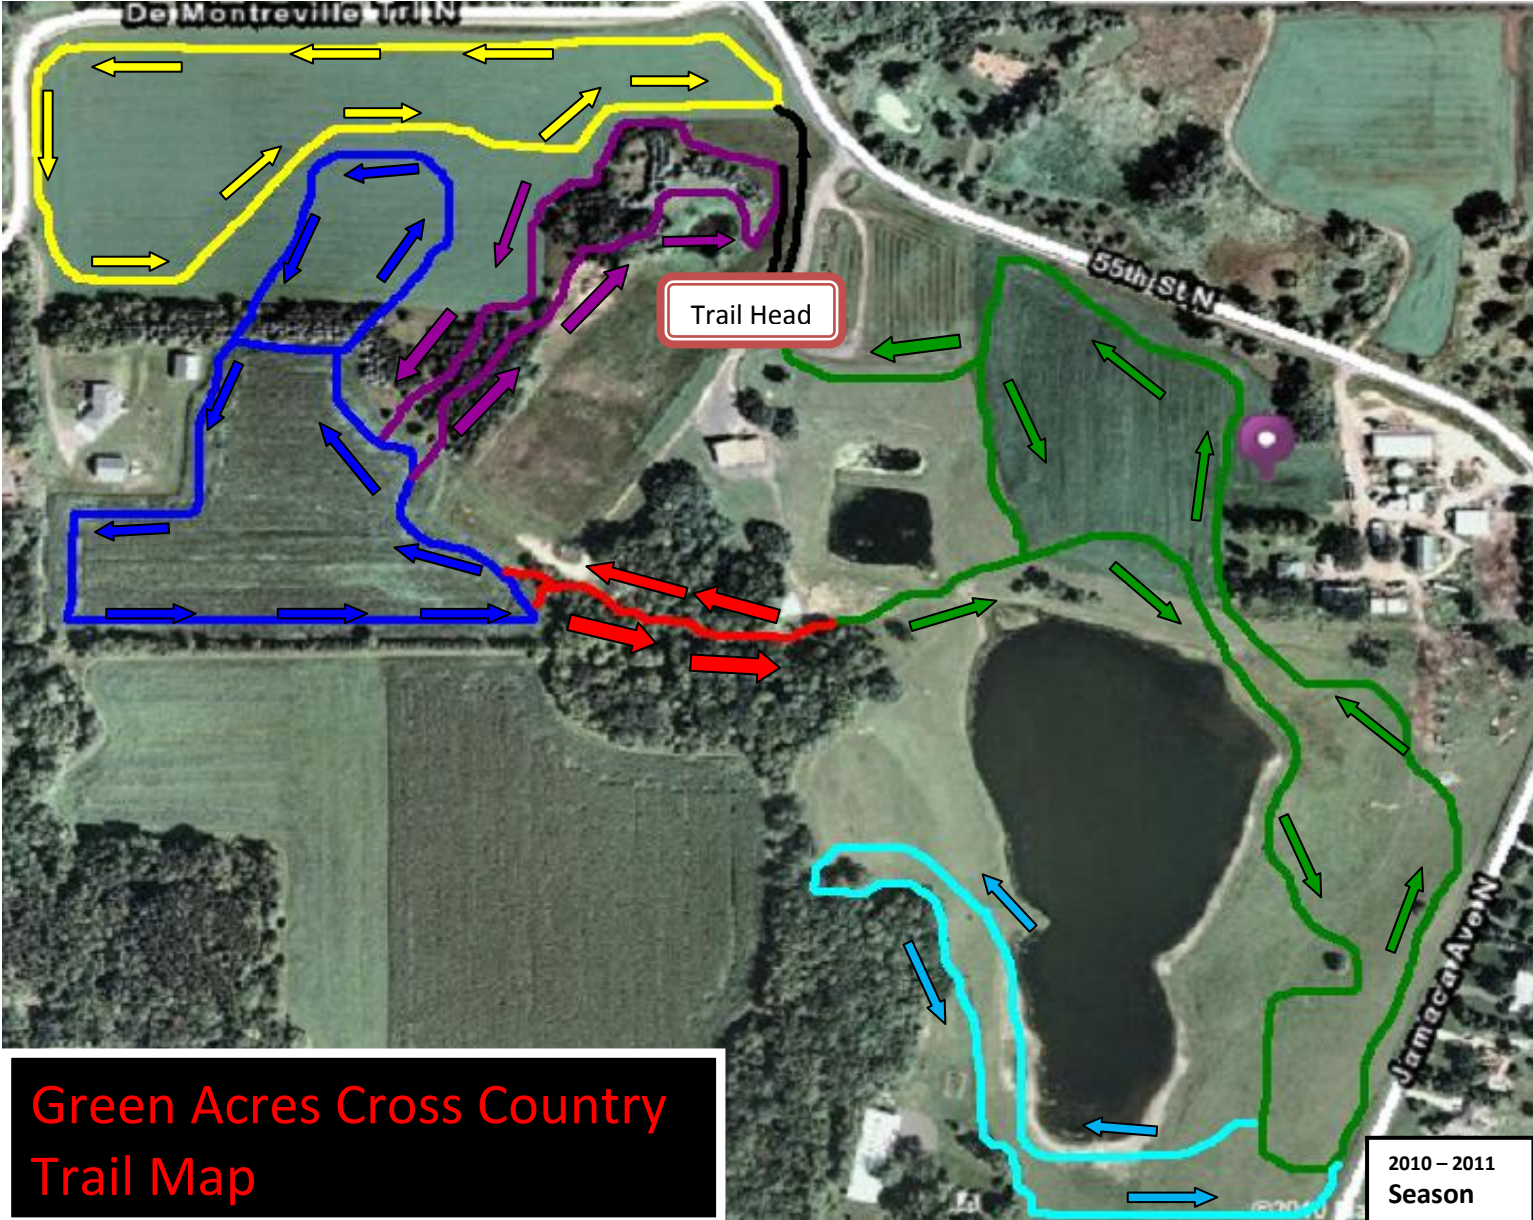

**Lori's loop**  
**(1 km)**  
Easiest

**Lance's lane**  
**(1 km)**  
Most Difficult

**Per's Plunge**  
**(.25 km)**  
Most Difficult

**Rich's Road**  
**(1 km)**  
Easiest

**Gaylen's Gallop**  
**(2 km)**  
Intermediate

**Brian's Alley**  
**(1km)**  
Most Difficult

**Green Acres Cross Country  
Trail Map**

2010 - 2011  
Season